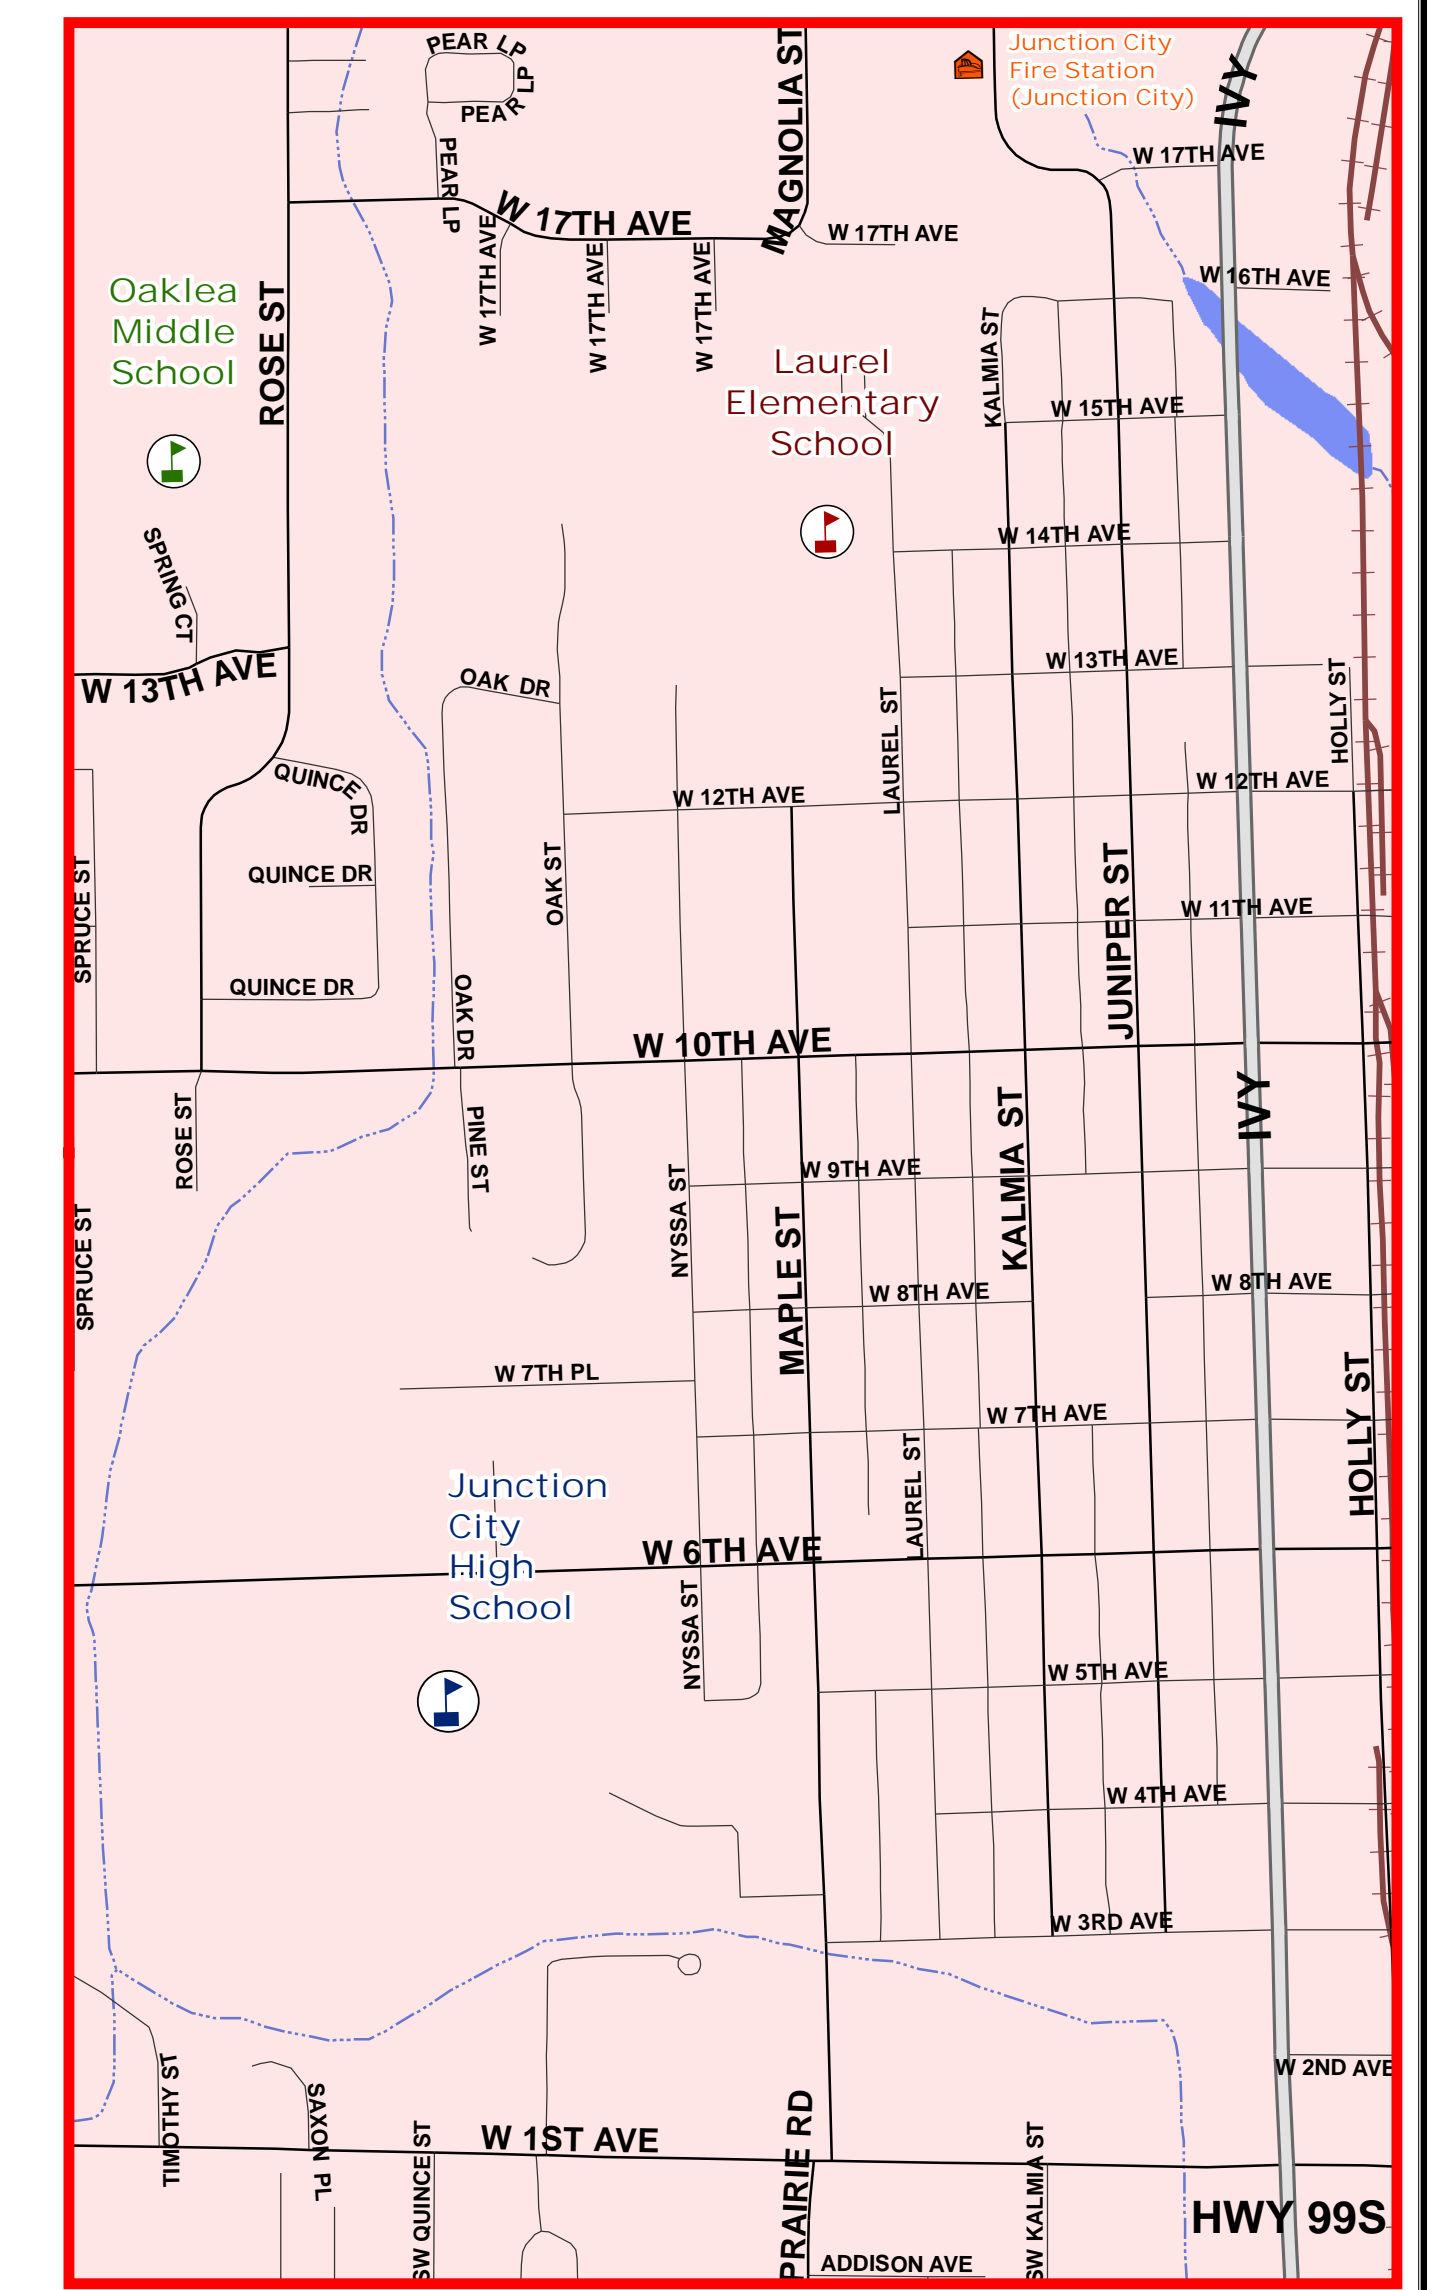

Junction City School District

Elementary Attendance Areas

- Laurel
- Territorial

School Locations

- Elementary School
- Middle School
- High School

Urban Growth Boundaries

- Public Facilities
- Fire Stations
- City Hall