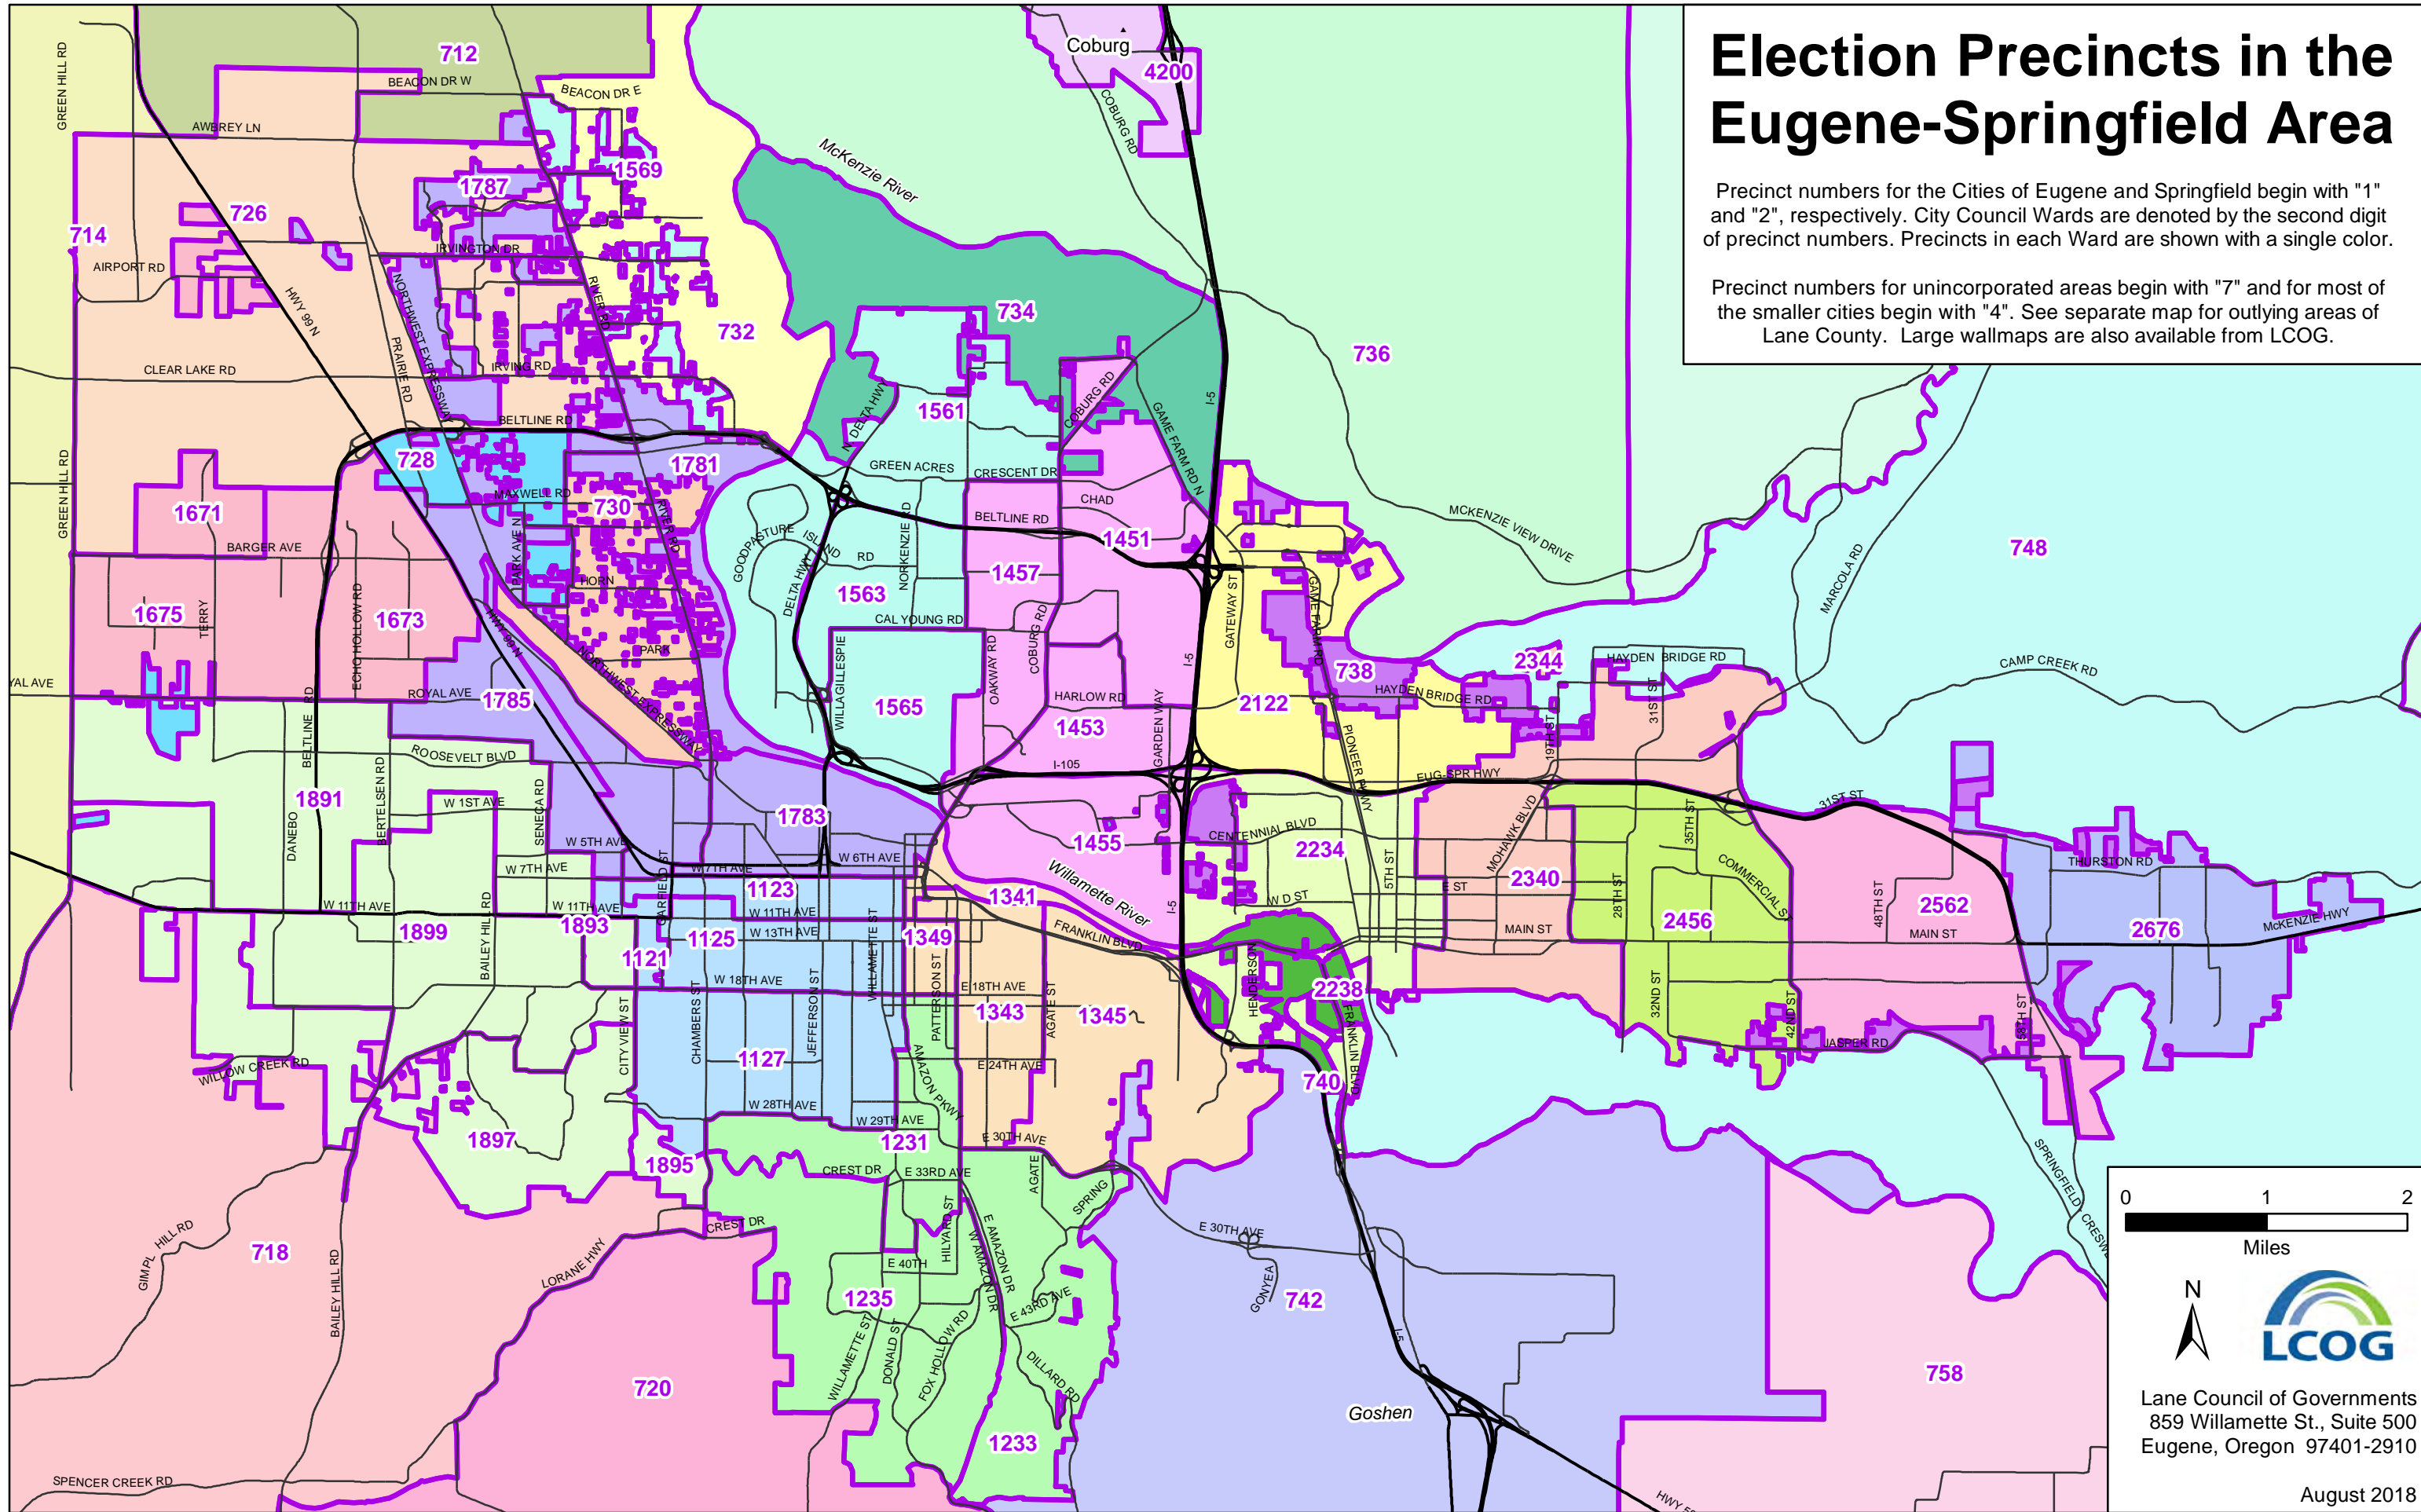

Election Precincts in the Eugene-Springfield Area

Precinct numbers for the Cities of Eugene and Springfield begin with "1" and "2", respectively. City Council Wards are denoted by the second digit of precinct numbers. Precincts in each Ward are shown with a single color.

Precinct numbers for unincorporated areas begin with "7" and for most of the smaller cities begin with "4". See separate map for outlying areas of Lane County. Large wallmaps are also available from LCOG.