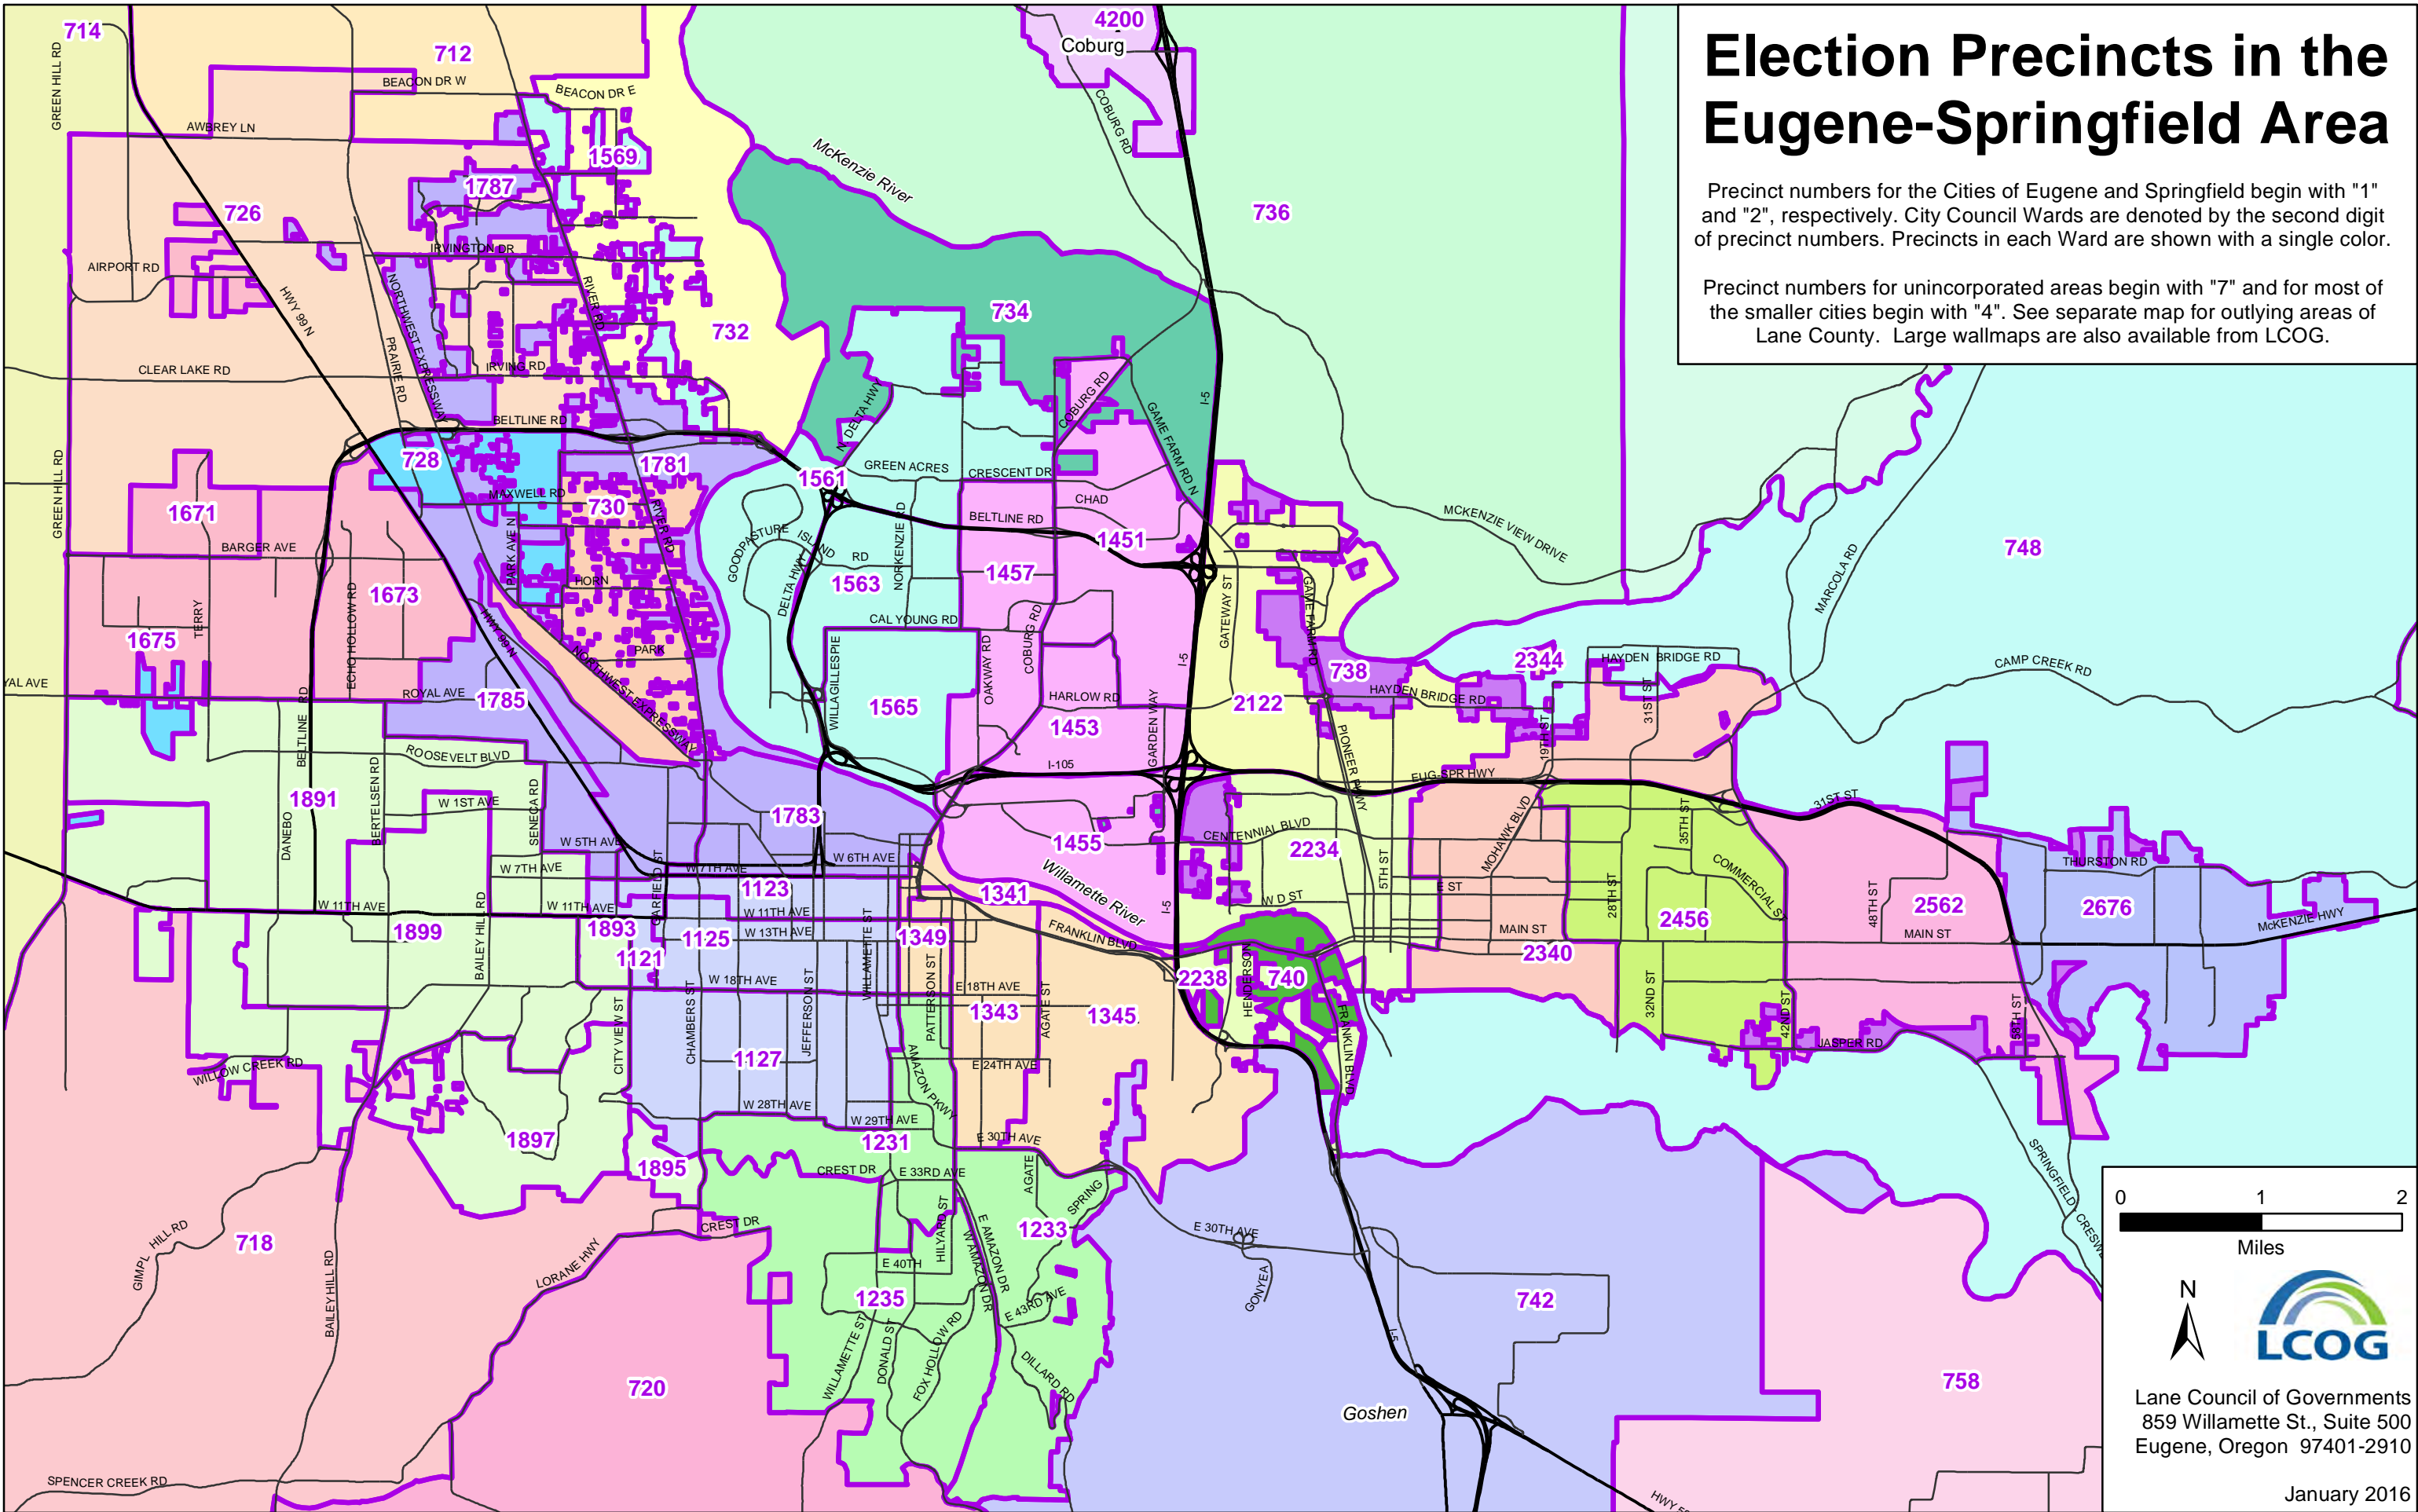

# Election Precincts in the Eugene-Springfield Area

Precinct numbers for the Cities of Eugene and Springfield begin with "1" and "2", respectively. City Council Wards are denoted by the second digit of precinct numbers. Precincts in each Ward are shown with a single color.

Precinct numbers for unincorporated areas begin with "7" and for most of the smaller cities begin with "4". See separate map for outlying areas of Lane County. Large wallmaps are also available from LCOG.