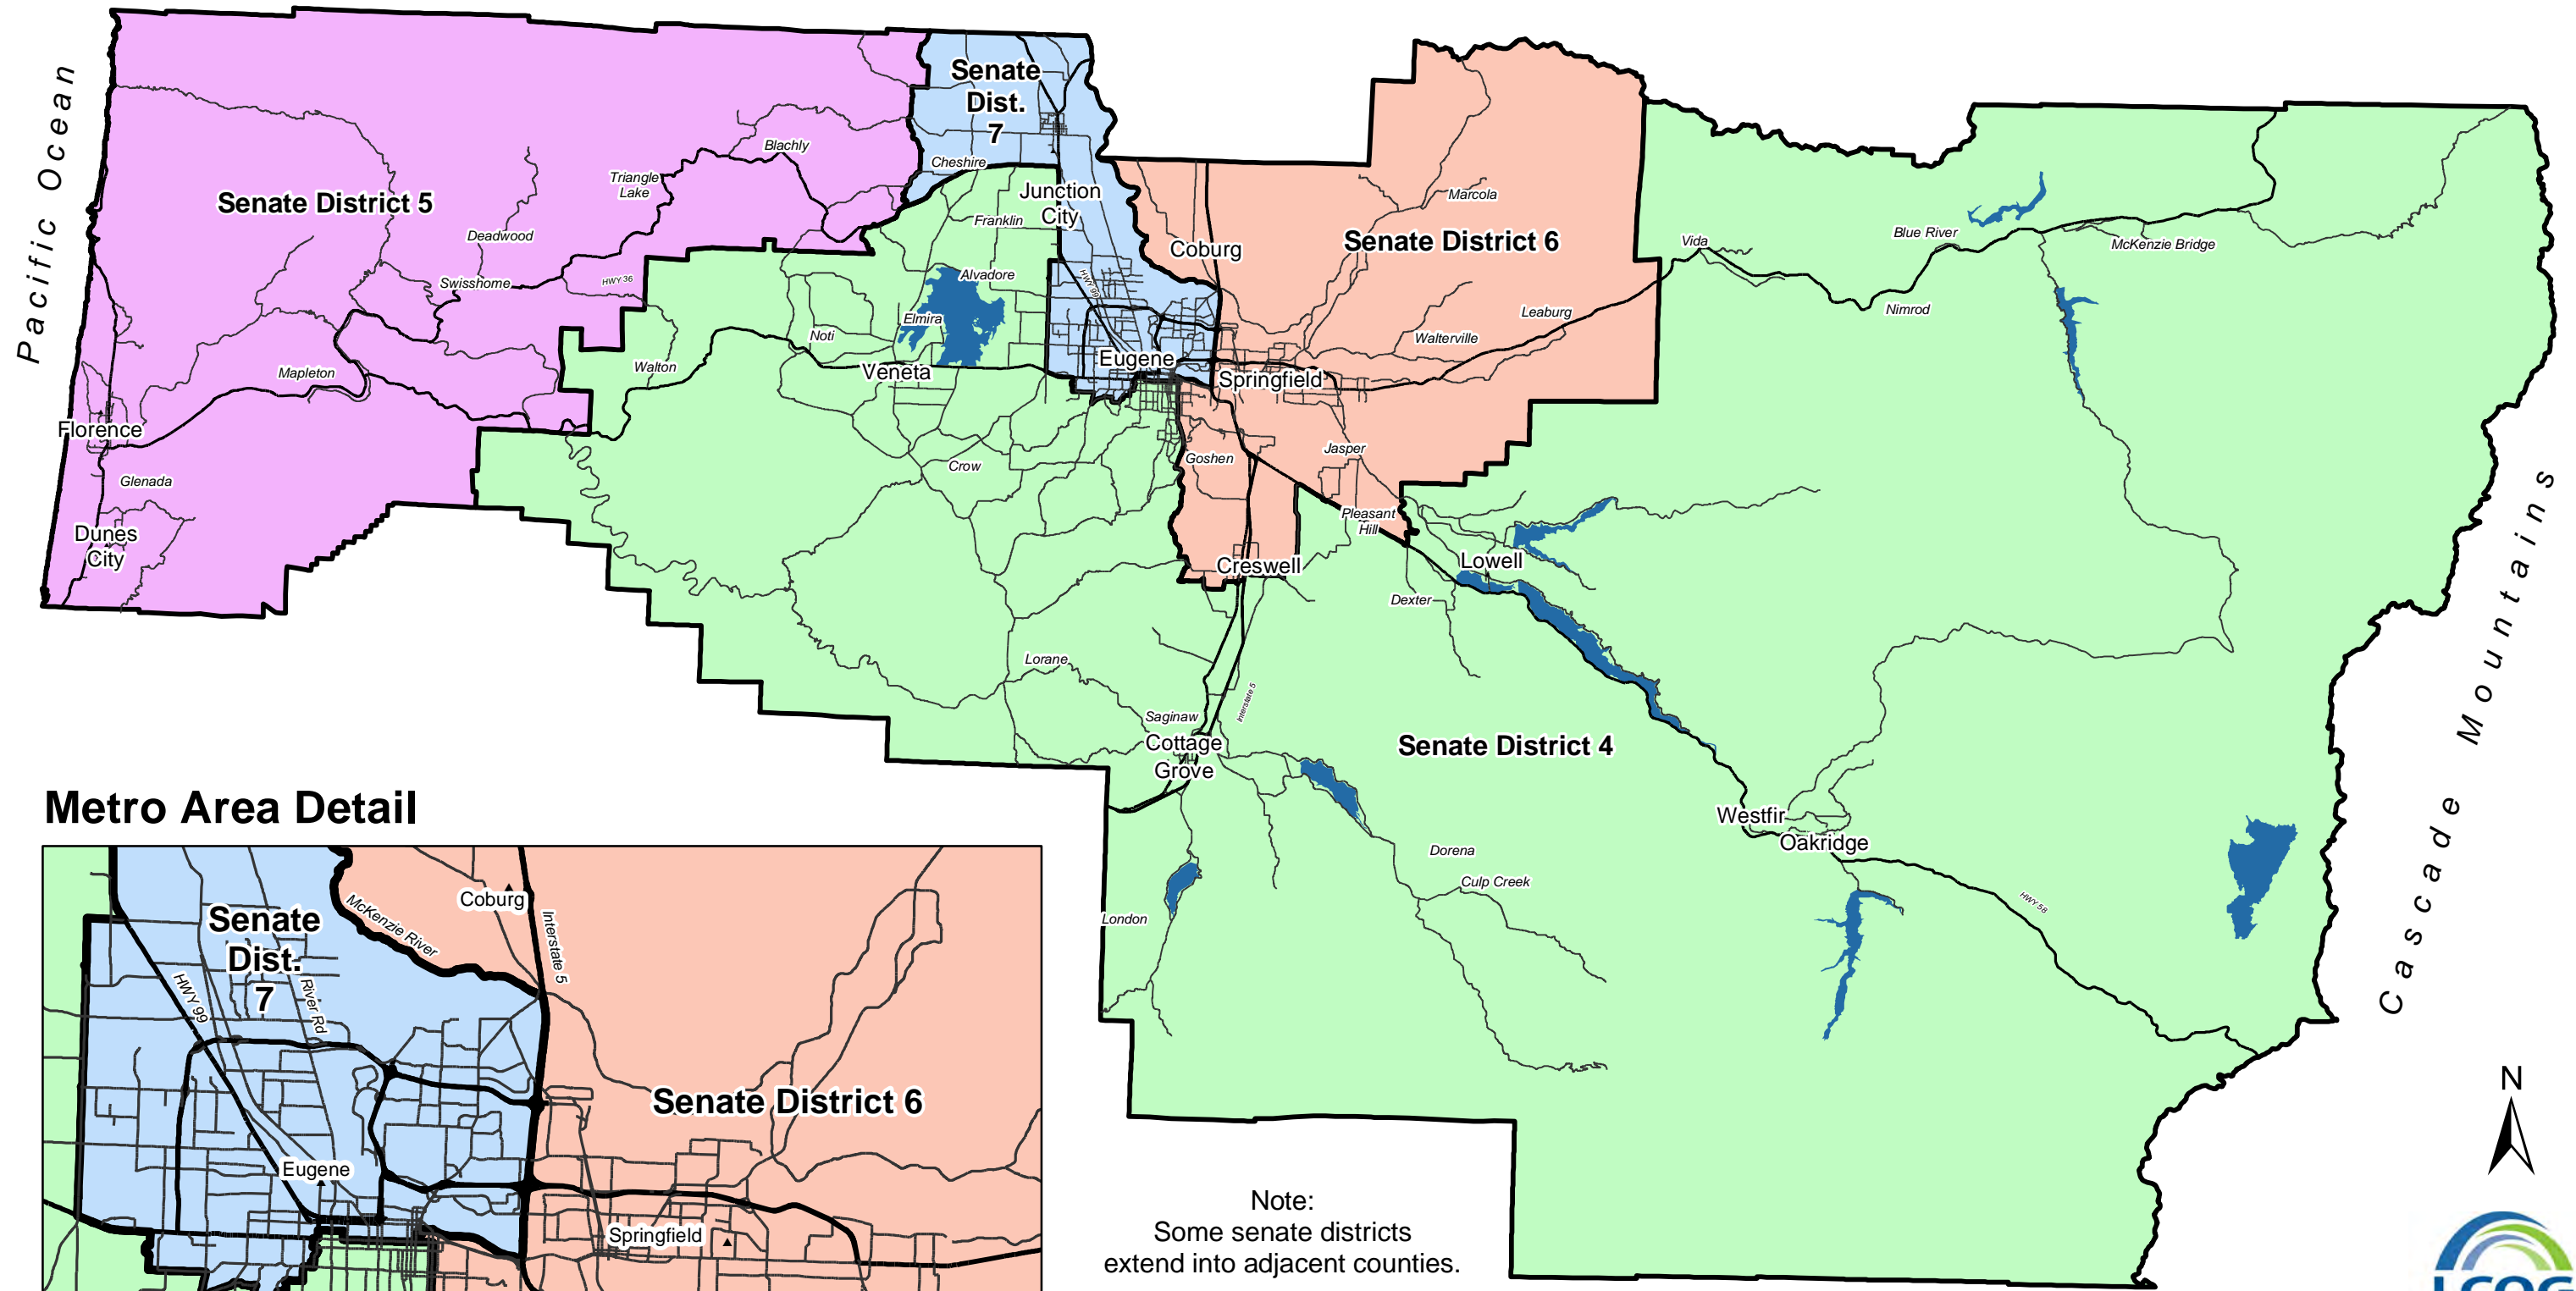

State Senate Districts in Lane County

Metro Area Detail

Note:
Some senate districts
extend into adjacent counties.

Lane Council of Governments
859 Willamette St., Suite 500
Eugene, Oregon 97401-2910

January 2017