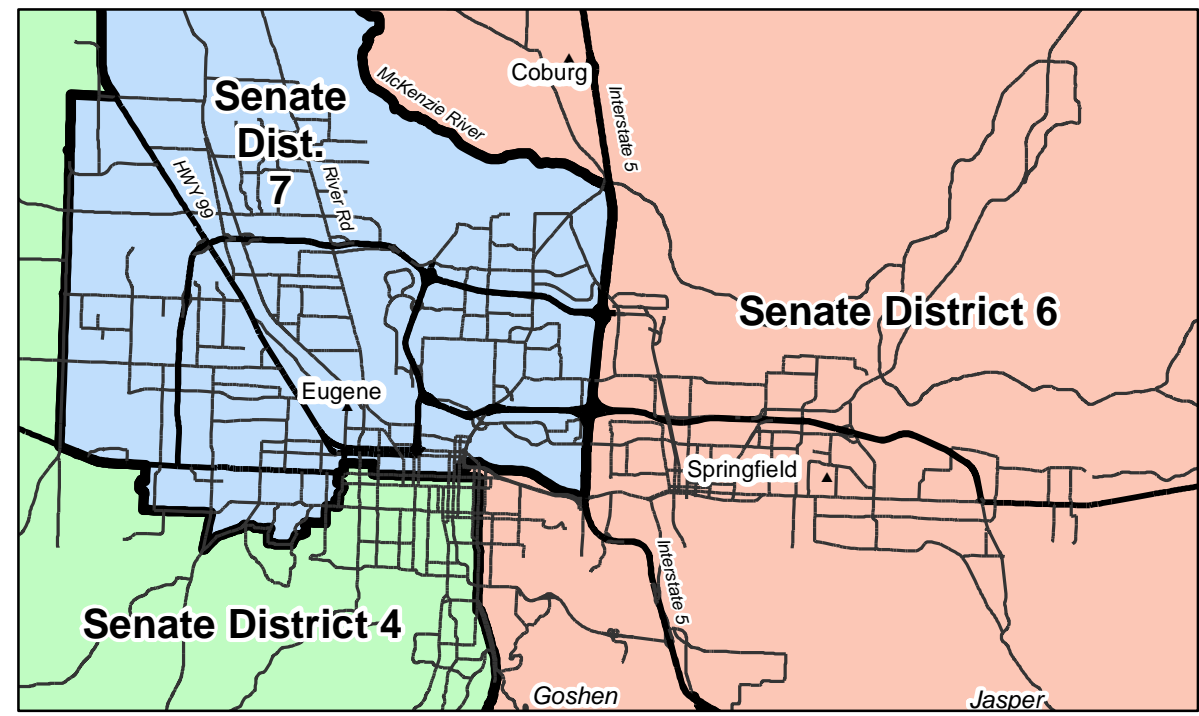

State Senate Districts in Lane County

Metro Area Detail

Note:
Some senate districts
extend into adjacent counties.

Lane Council of Governments
859 Willamette St., Suite 500
Eugene, Oregon 97401-2910

January 2017