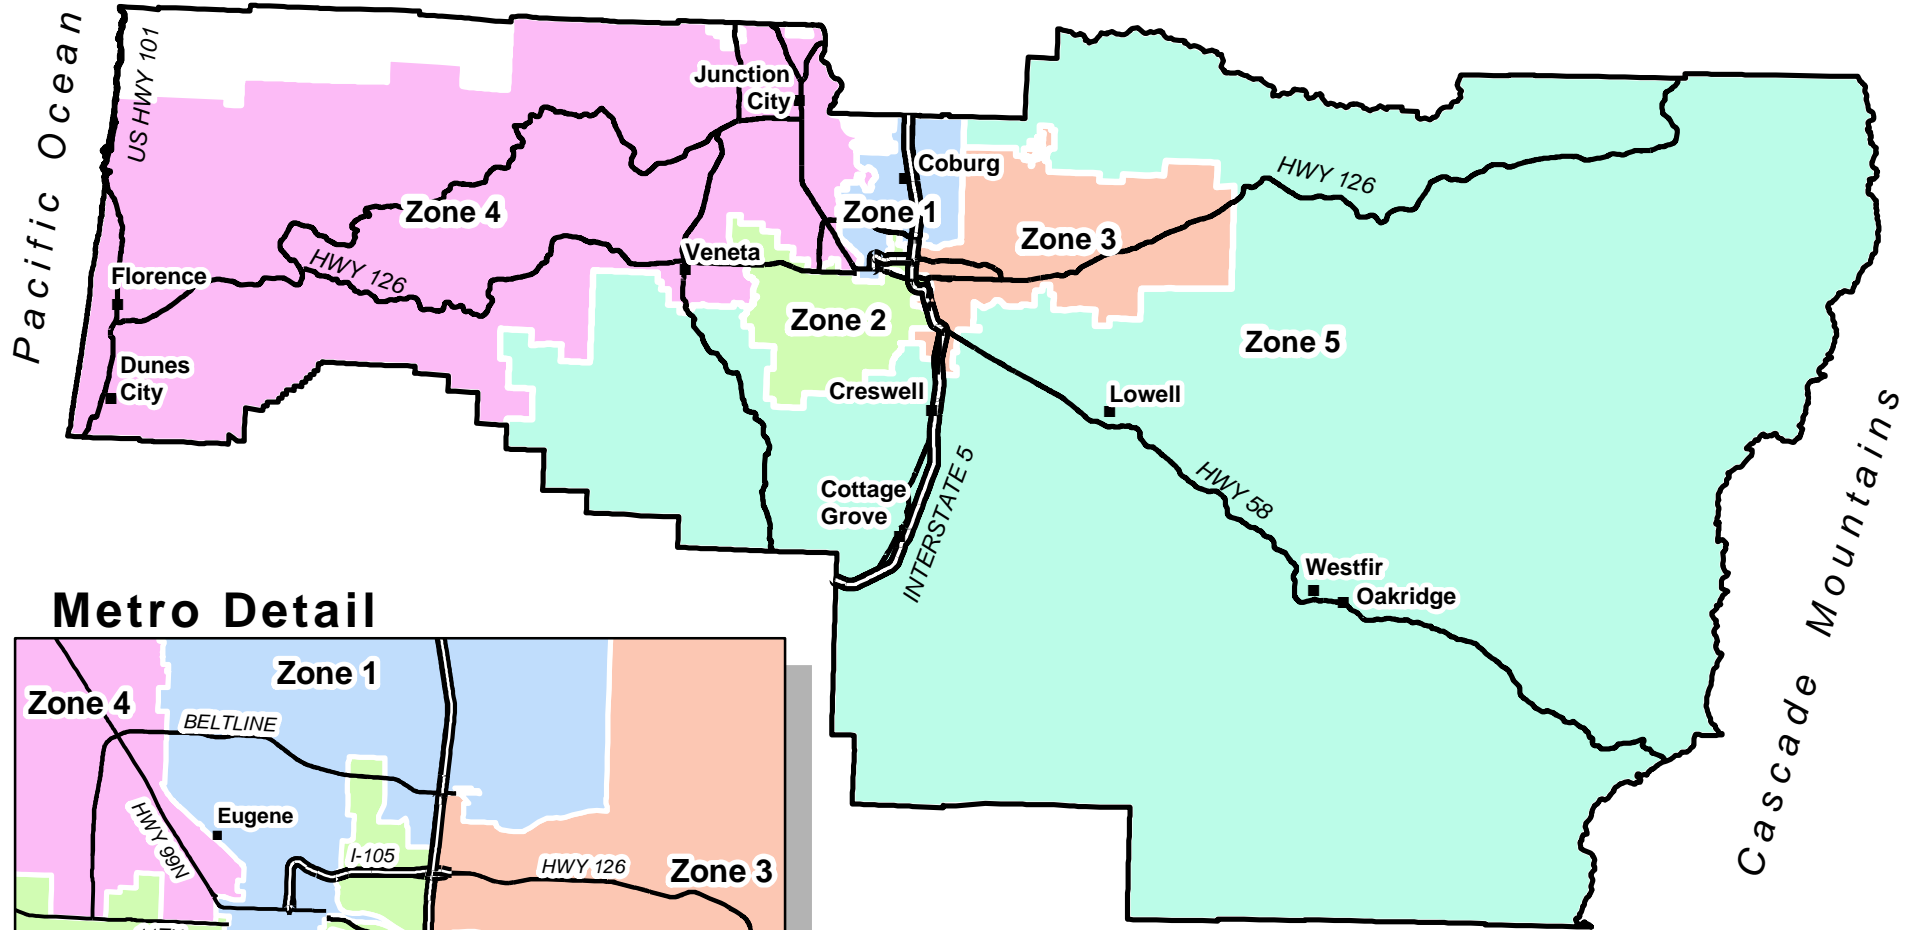

# Lane ESD Board Zones

## Metro Detail

Lane Council of Governments  
859 Willamette, Suite 500  
Eugene, Oregon 97401