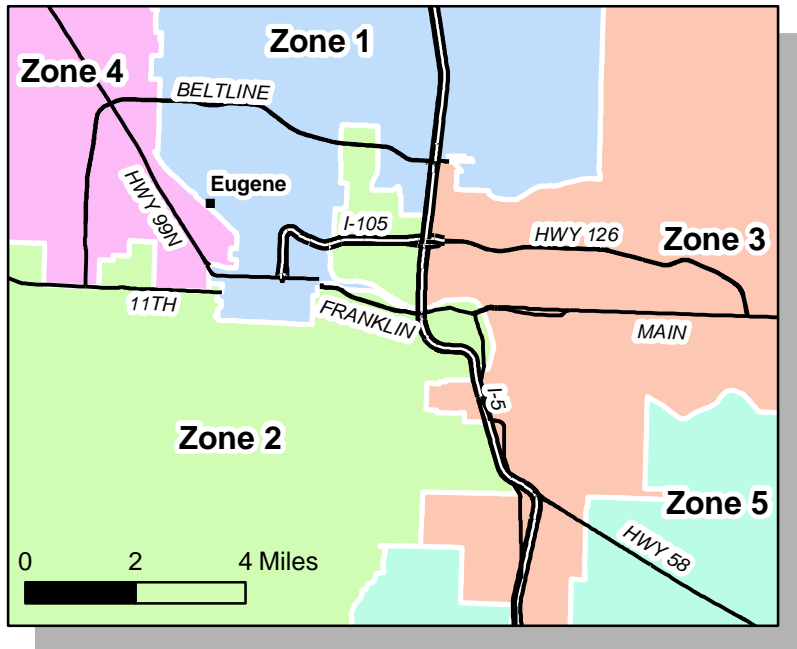

# Lane ESD Board Zones

## Metro Detail

Lane Council of Governments  
859 Willamette, Suite 500  
Eugene, Oregon 97401