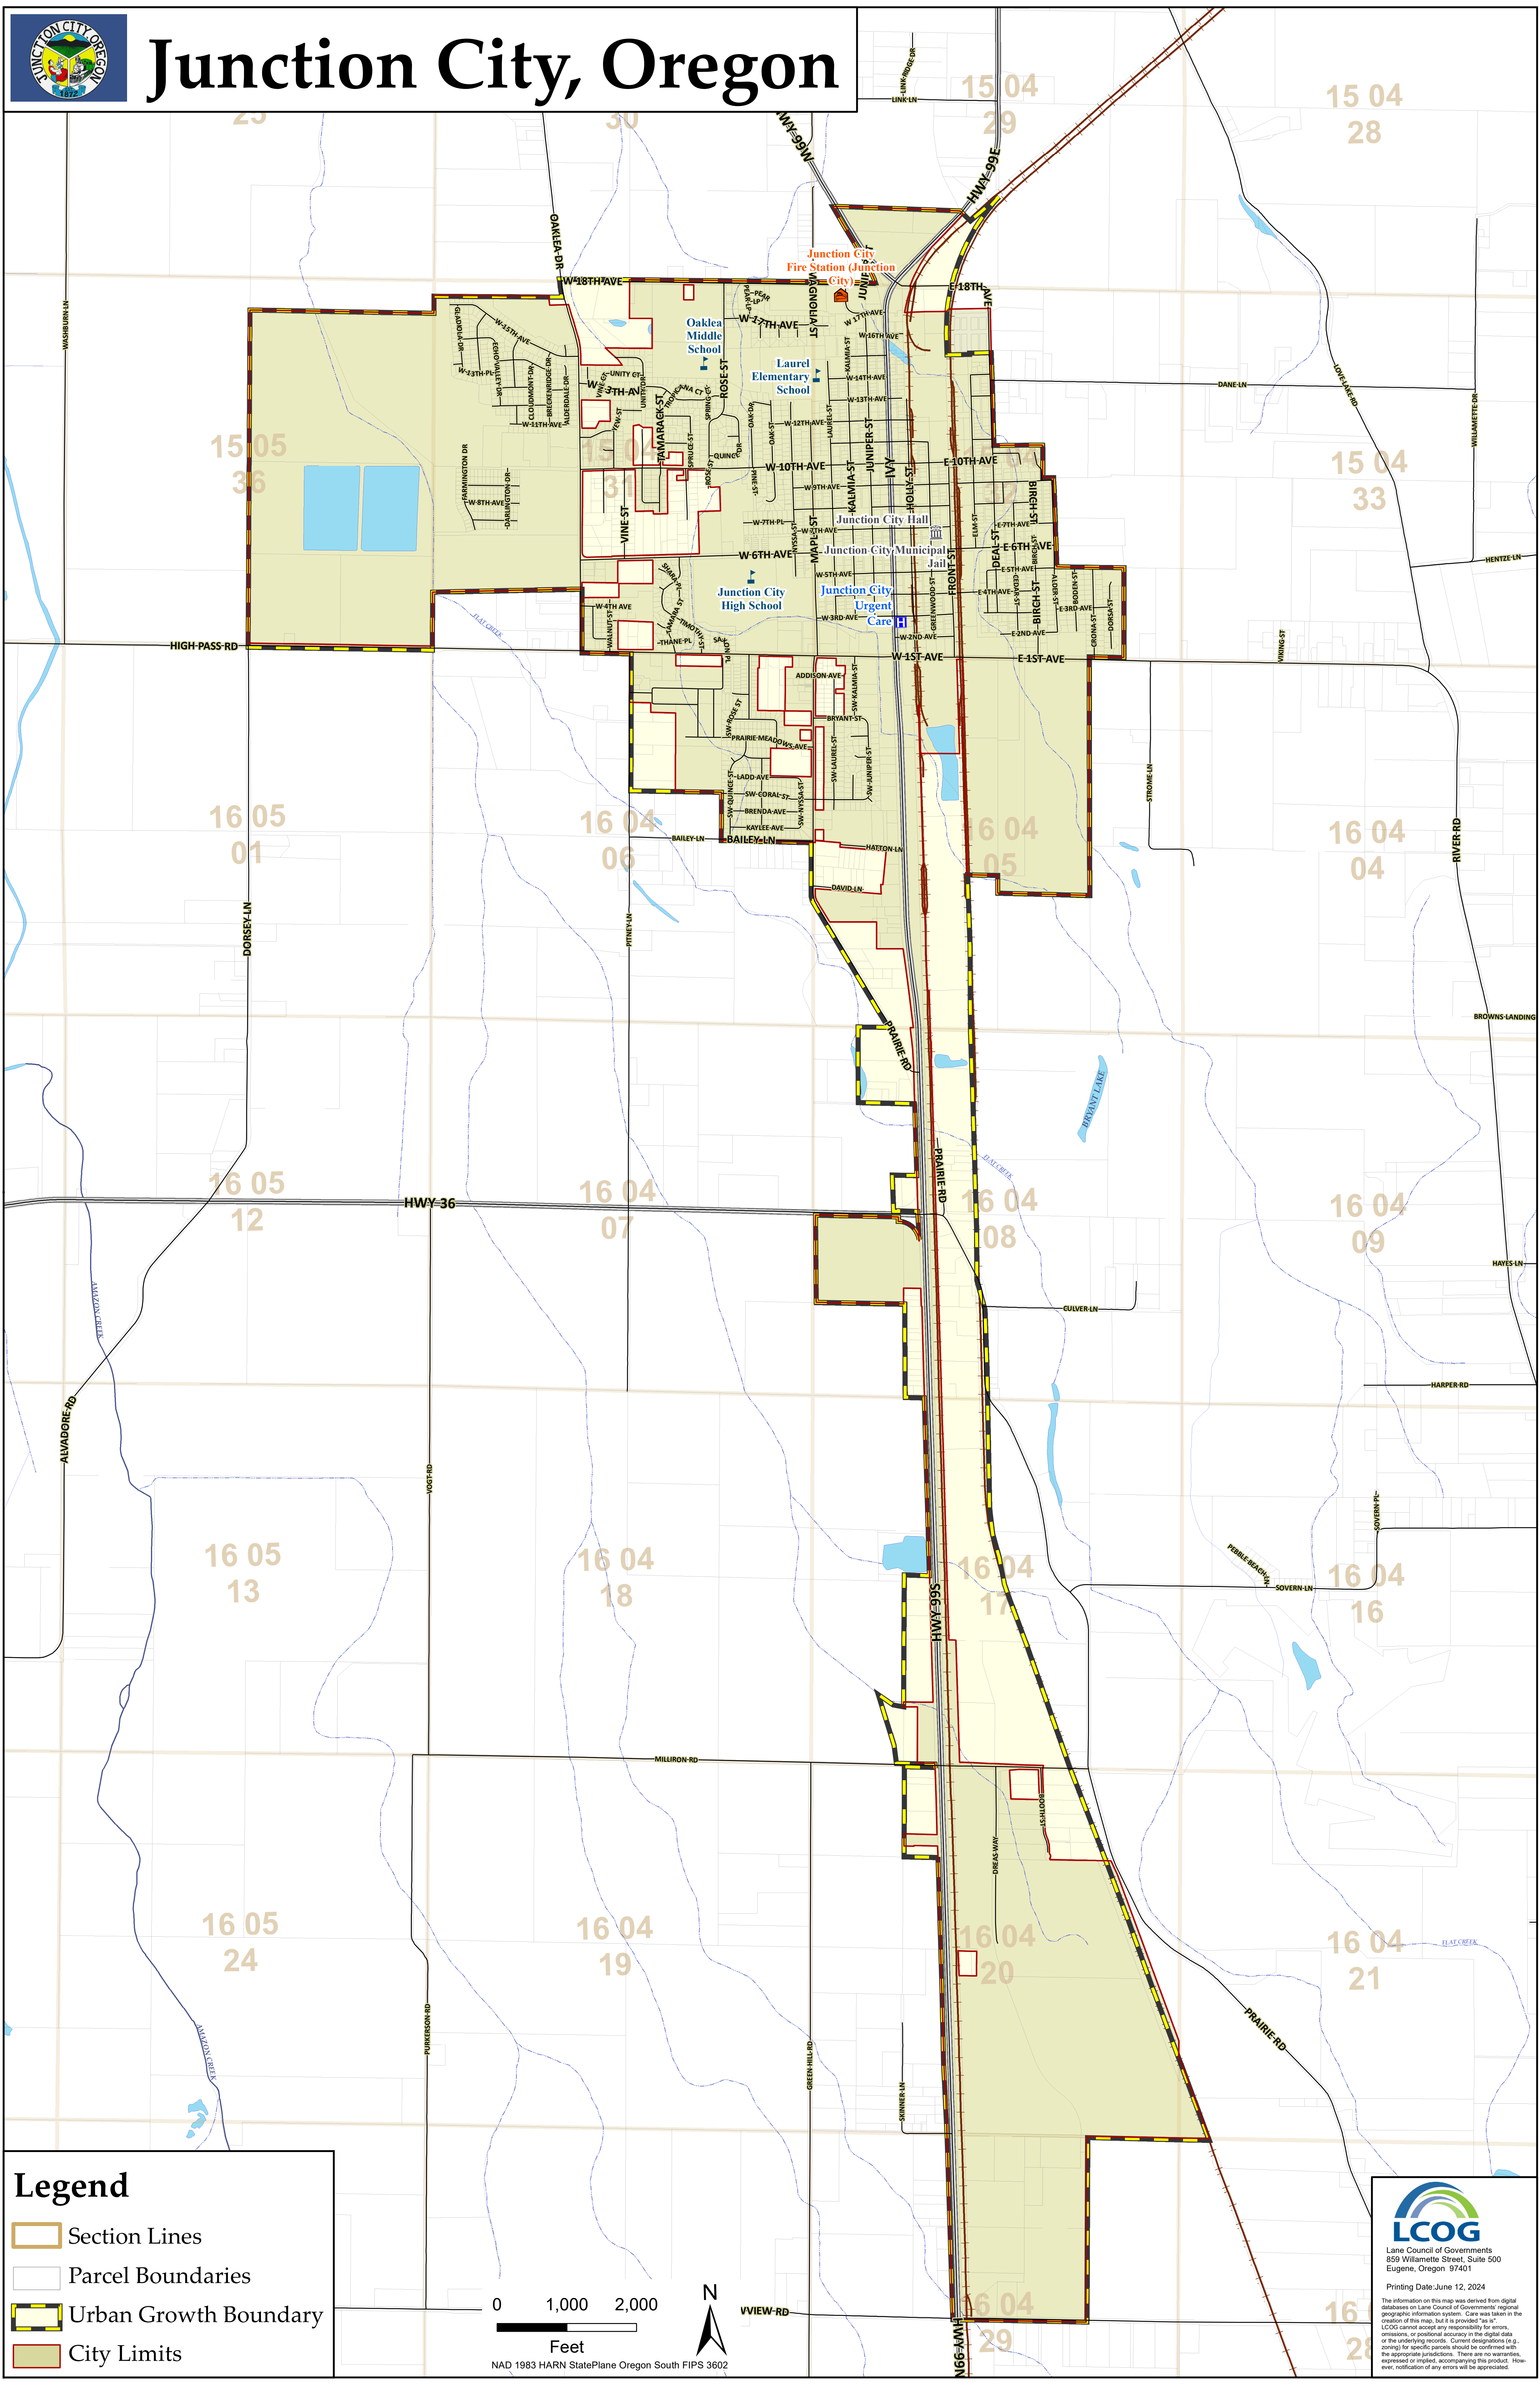

Junction City, Oregon

Legend

- Section Lines
- Parcel Boundaries
- Urban Growth Boundary
- City Limits